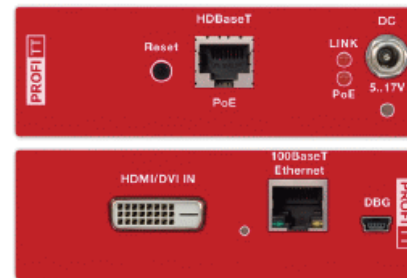

VIDEO OVER HDBaseT

PBX-MI-400T offer an easy solution for extending HDMI/DVI **up to 100 meter** over Cat. 5 (or better) cable, utilizing HDBaseT protocol.

FEATURES

Receiver unit powered by PoE

Transporting Ethernet alongside with video

Compact design

PBX-MI-400T

- ▶ **HDBaseT PROTOCOL**
- ▶ **DISTANCE UP TO 100M**
- ▶ **RESOLUTION UP TO 4K**